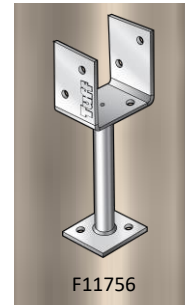

LSPS50450X90 L-STIRRUP POST SUPPORT ROD STEM

PRODUCT CODE	: LSPS50450X90
BARCODE	: 9314691807864
POST SIZE	: 50MM
BLADE SIZE	: 40MM X 90MM
SHAFT HEIGHT	: 450MM
SHAFT DIAMETER	: 20MM
POST BOLT HOLE	: M12
BASE BOLT HOLE	: 13.5MM
MADE FROM	: 6MM STEEL
FINISHING	: HOT DIP GALVANISED

NOTES:

- IDEAL FOR SLEEPERS, FENCE POSTS AND DECKS
- PRIMARILY USED FOR BOLTING TO EXISTING TIMBER DECKING OR CONCRETE BASE